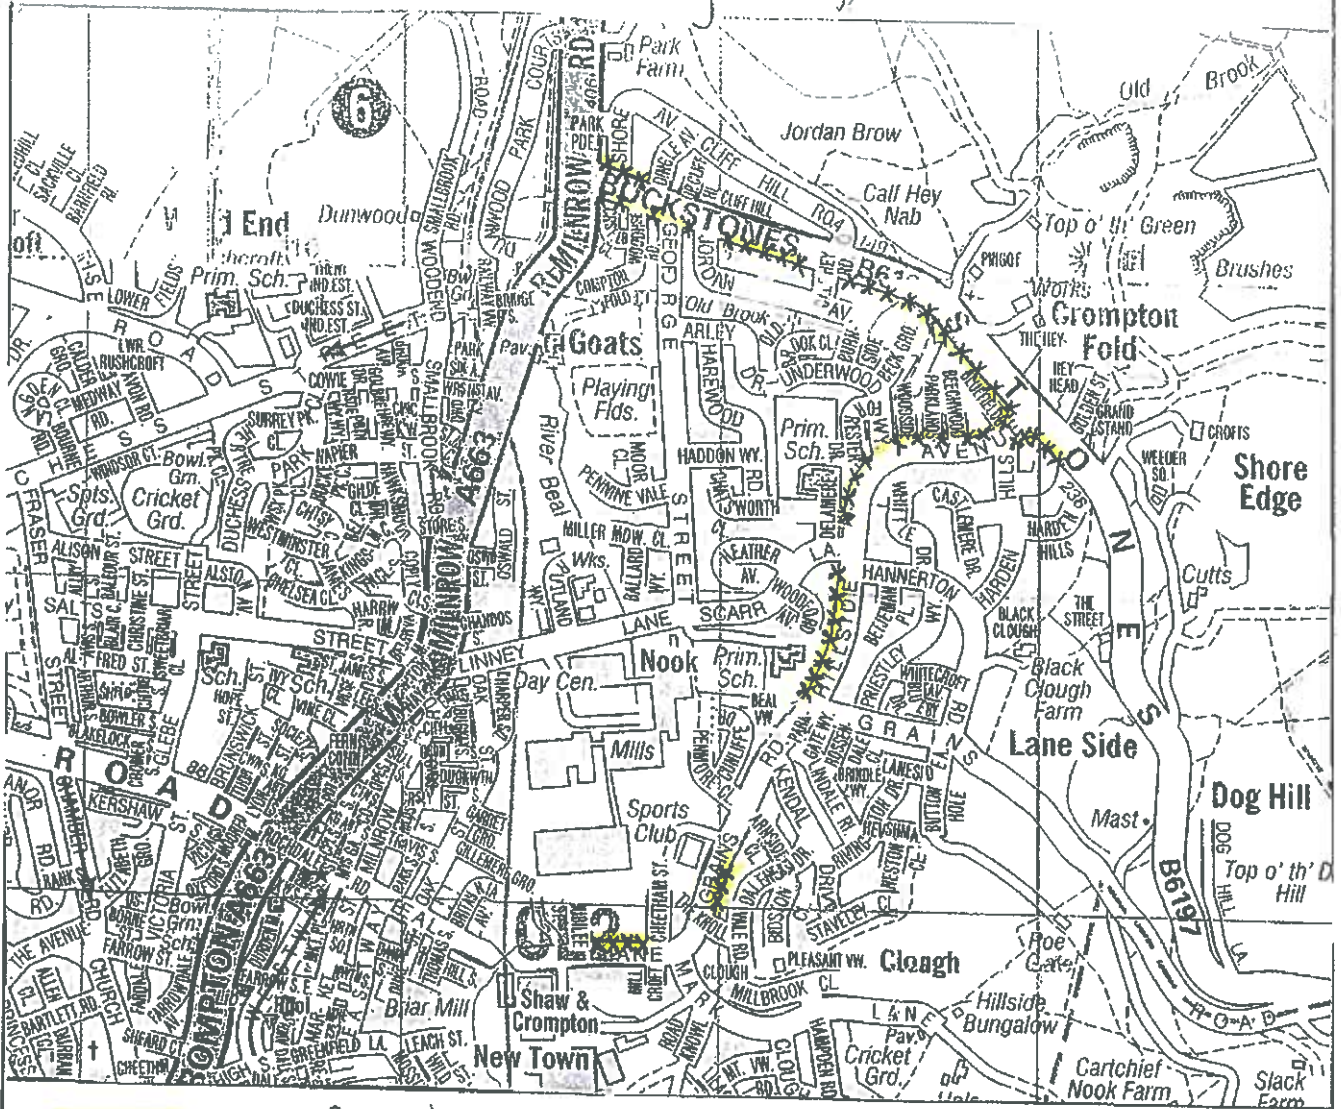

OLDHAM METROPOLITAN BOROUGH

The Oldham (Various Roads Show)
(Prohibition of Waiting Order)

X X X X

Prohibition of Waiting

This map is reproduced from Ordnance Survey material with the permission of Ordnance Survey on behalf the Controller of Her Majesty's Stationery Office © Crown copyright. Unauthorised reproduction infringes Crown copyright and may lead to prosecution or civil proceedings. Oldham Metropolitan Borough Council Licence No 100019668

Unity partnership HIGHWAYS & ENGINEERING Henshaw House, Chaapside, Oldham OL1 1HY	Client		Title	
	Project		Beal Lane Diversion Road	
Drawn by	Date	Purpose of issue		
Checked by	Date	Scale		
Approved by	Date	Not to Scale		
Drawing No.		290/A4/62/12		