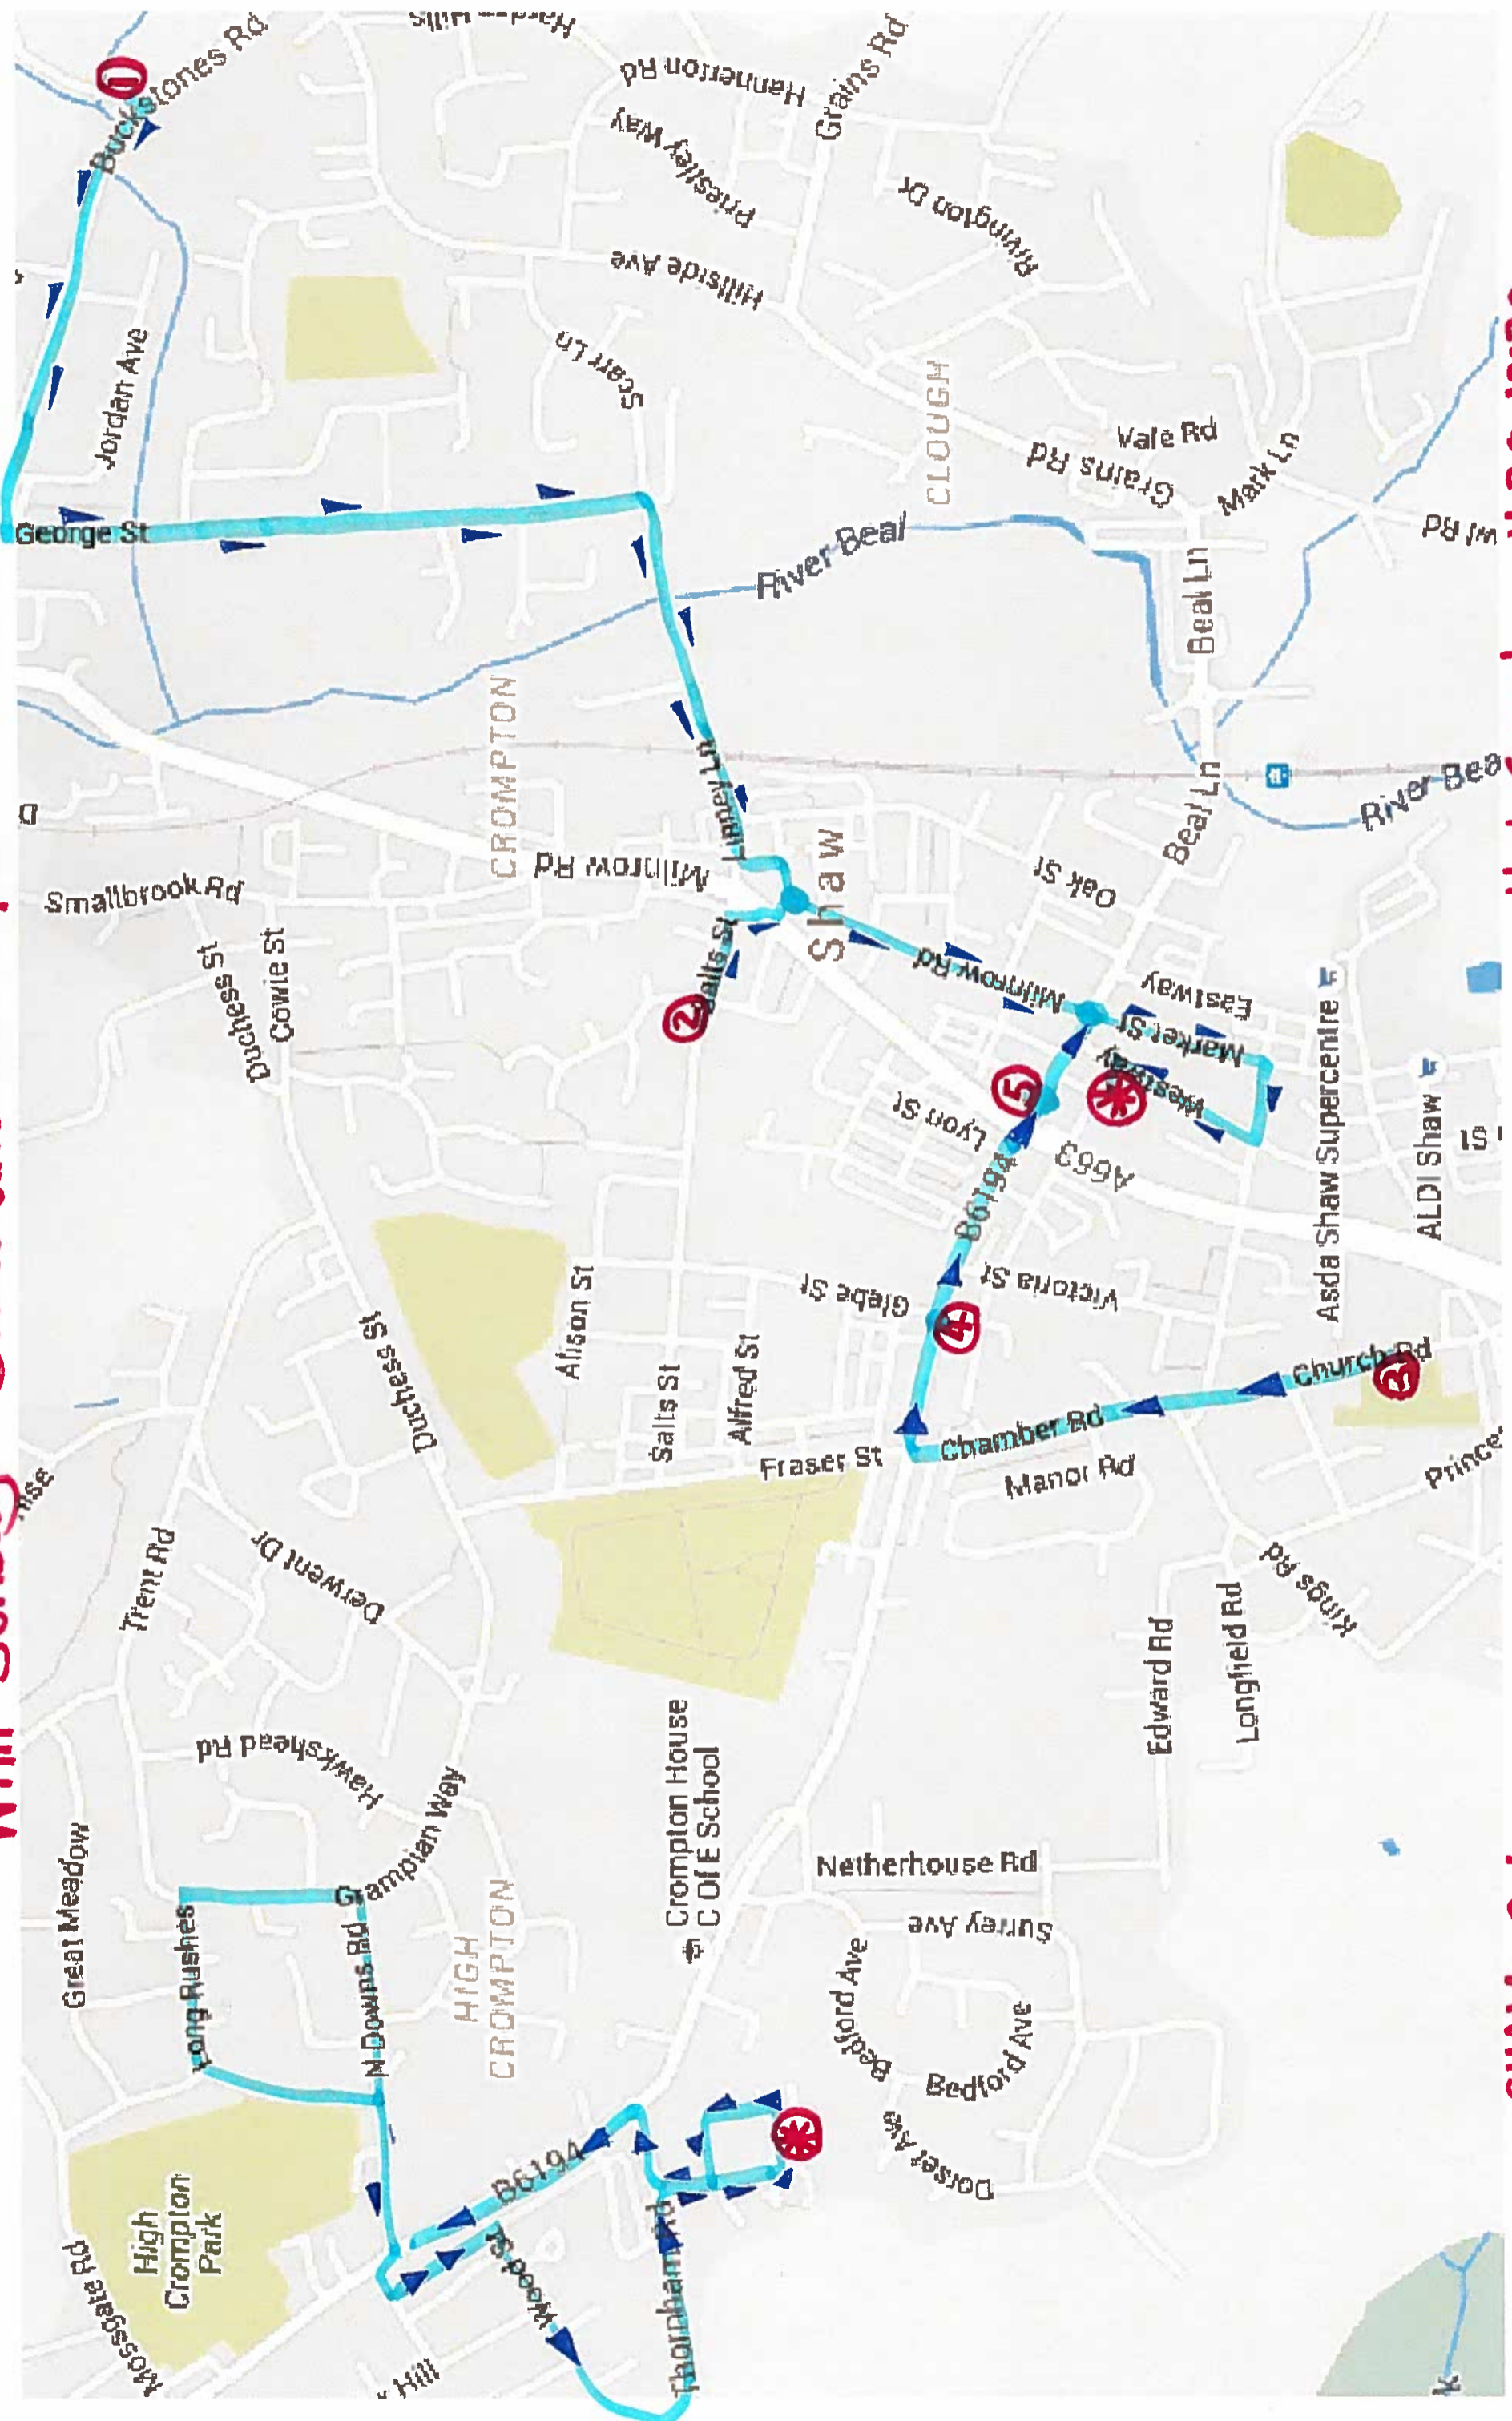

# Whit Sunday - Shaw and Crompton - Route map

## SHAW - 2-4pm

- 1 - St Saviours
- 2 - St James
- 3 - Holy Trinity + St Josephs
- 4 - United Reform Church

## High Crompton - 11:30-12:30

- St Marys
- St Andrews
- ☛ SERVICE

## 5 - St Pauls

- Salvation Army
- Shore Edge Methodist
- ☛ - Service