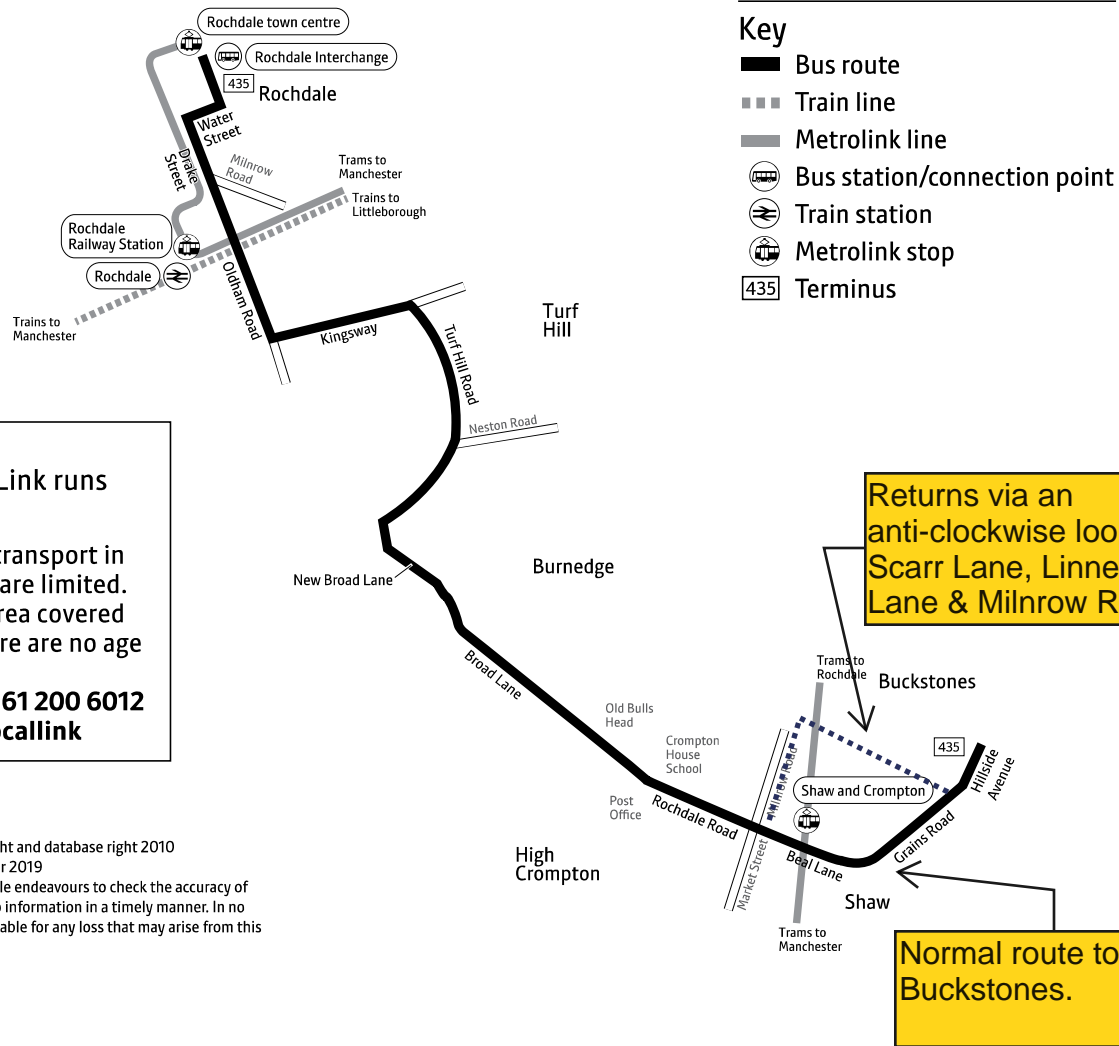

# 435

**Local Link**  
 Rochdale Evening Local Link runs in this area

Local Link provides public transport in areas where other services are limited. Anyone living in the local area covered can use the service and there are no age or disability restrictions. For more information call **0161 200 6012** or visit [www.tfgm.com/locallink](http://www.tfgm.com/locallink)

Contains Ordnance Survey data ©Crown copyright and database right 2010  
 ©0100022610 Transport for Greater Manchester 2019  
 Transport for Greater Manchester uses reasonable endeavours to check the accuracy of information published and to publish changes to information in a timely manner. In no event will Transport for Greater Manchester be liable for any loss that may arise from this information being inaccurate.